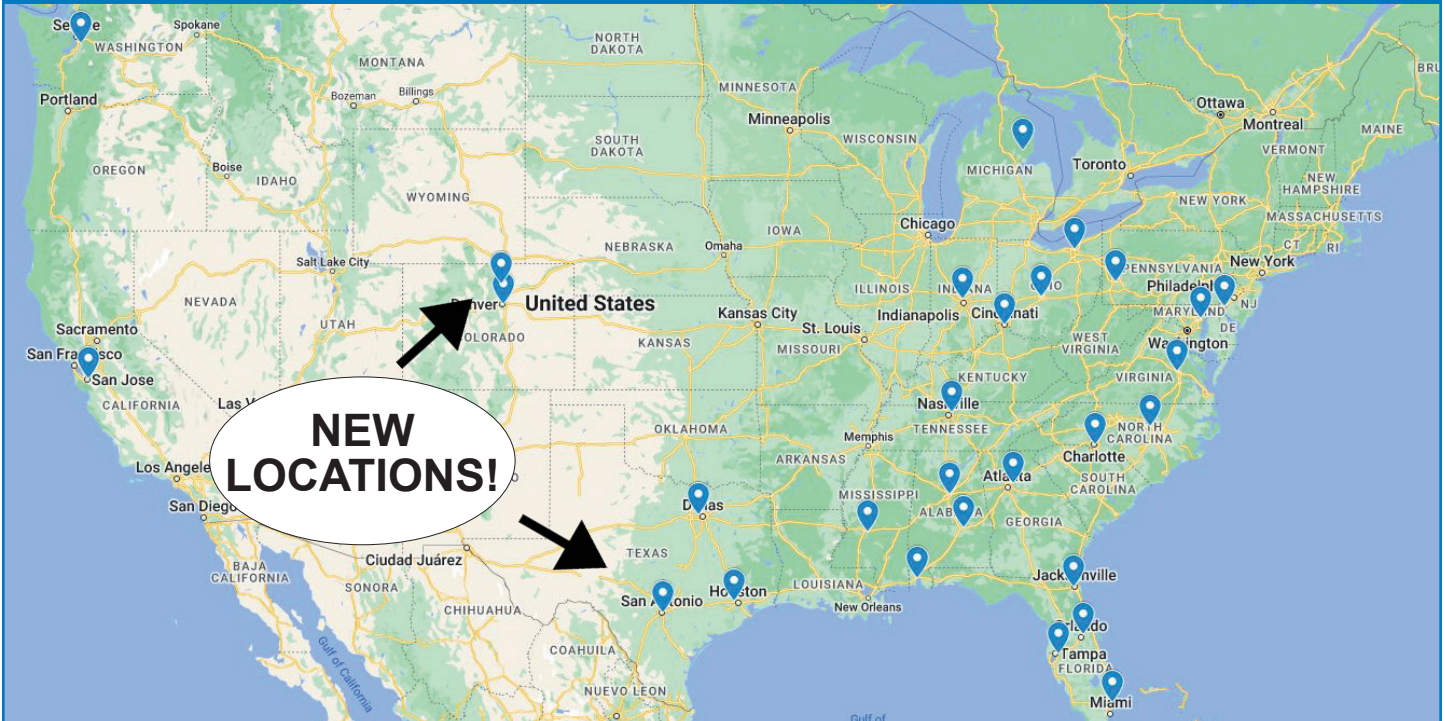

27 LOCATIONS

Contact us toll free at 800.486.1832

Alabama - Birmingham
3800 1st Ave. North
Birmingham, AL 35222
P: 205.595.3444 | F: 205.595.7544

Florida - Ft Lauderdale
5600 NW 12th Ave Suite 303
Ft. Lauderdale, FL 33309
P: 954.771.5232 | F: 954.771.5441