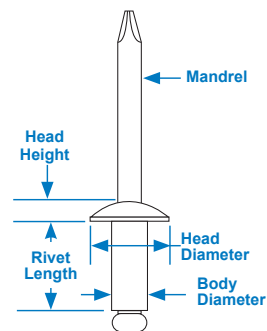

1/8" BLIND RIVET (#42, #43, #44) STAINLESS STEEL			
	Steel Thickness and Tensile		
	0.021"	0.032"	0.074"
	PULLOVER (lbs)	306 ¹	425 ¹

Farabaugh Report: T175-21

FAILURE MODES
1. Pullover or Pullout
2. Rivet

Rivet Strengths

RIVET	Tensile	Shear
1/8" SS	600	520
1/8" AL	180	150
3/16" SS	1300	1150
3/16" AL	700	440

Country of Origin: USA

Packaging

Carton: 10,000 pcs

Bagged: 250 pcs

TOOLS

Milwaukee® M12™ Tool 12 Volt Cordless

Tool Kit includes battery, charger, bag.

Manual

The Rivet King model RK-65 hand rivet tool can set blind rivets up to 3/16" in diameter.

DISCLAIMER: All information is non-binding and without guarantee. Before using the products, all specifications and calculations must be checked by a suitably qualified person and local regulations must be observed. This document is subject to revision. We reserve the right to make technical changes. (0321-1)